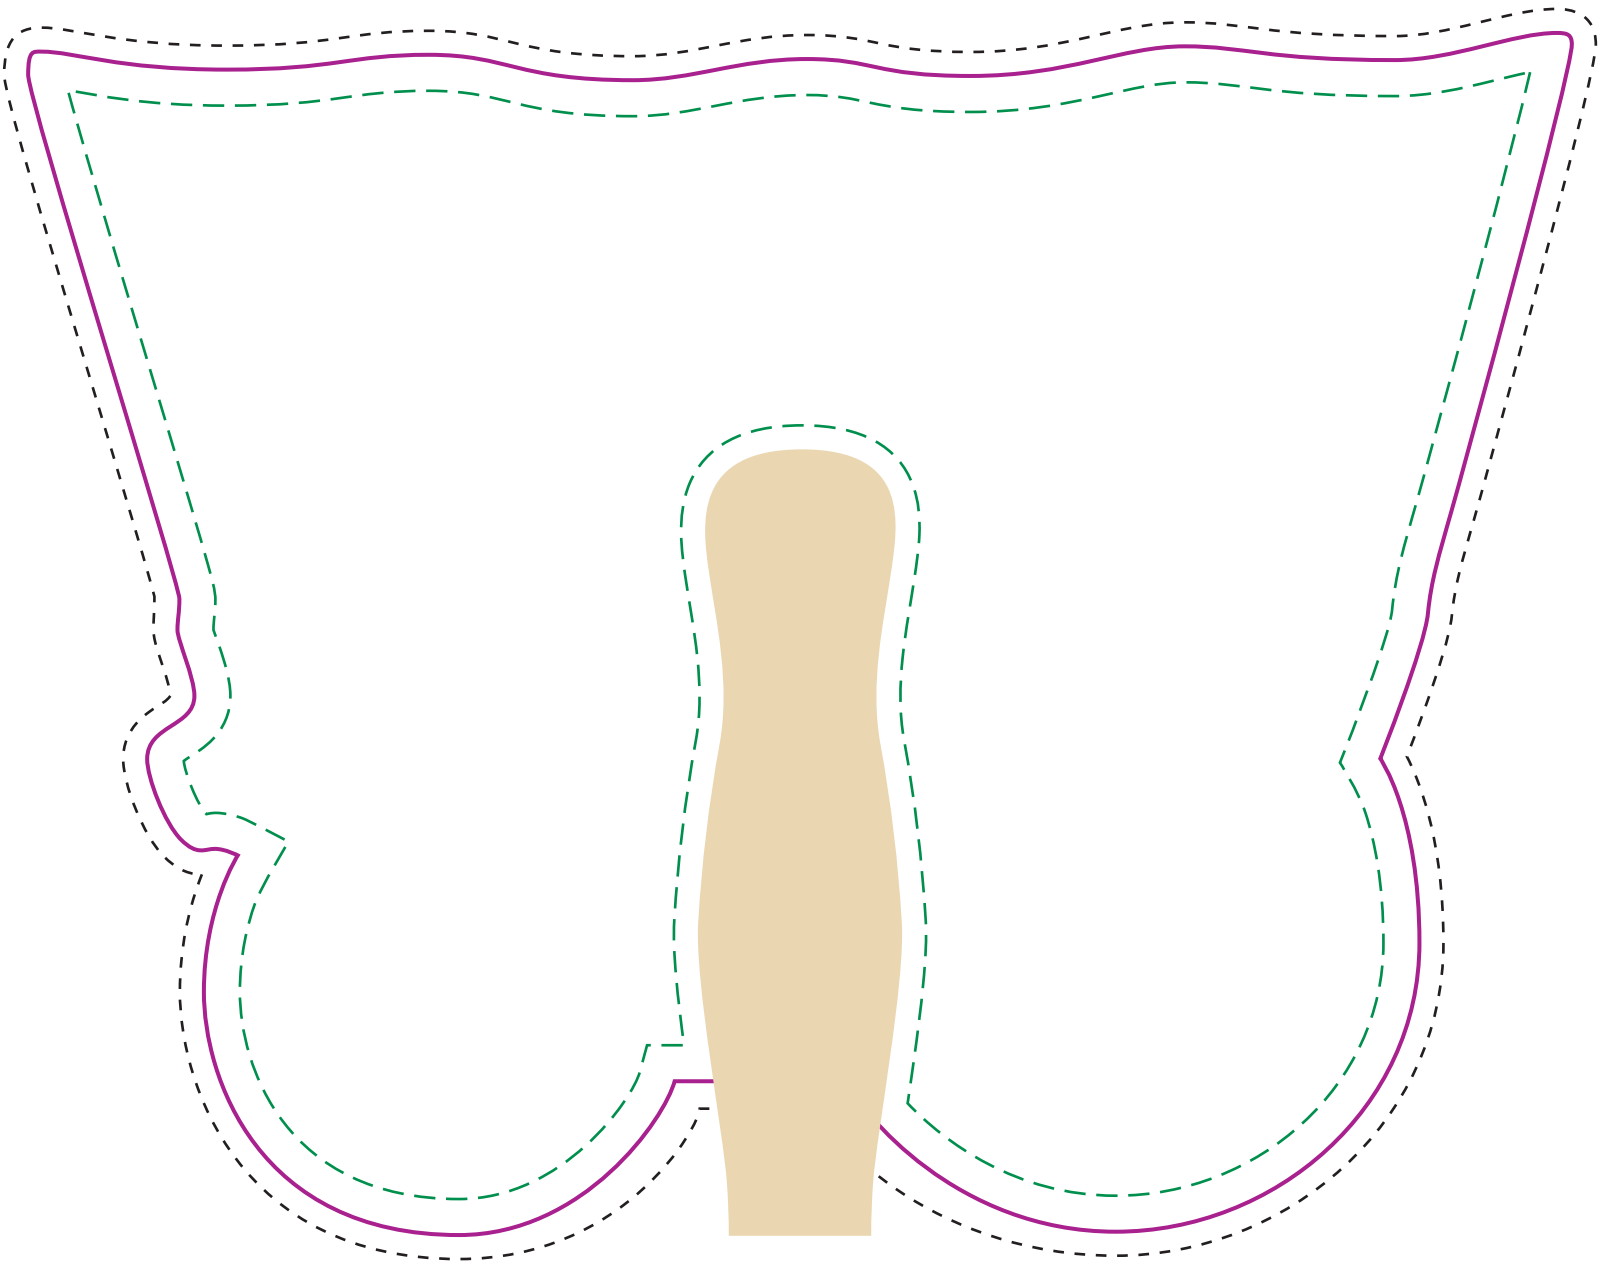

Actual size
Width: 8 in.
Height: 6.25 in.

- **Bleed Line** (*1/8" offset from Die Line*)
- **Die Line** (*represents actual cut product*)
- - - - **Live Area** (*3/16" inset from Die Line*)

FRONT

BF-44 Wagon

*See page 2 for
Layout of Backside.*

Please keep all text and graphics inside the Live Area unless the graphic element is intended to bleed. Borders, if included, should bleed outward from the Live Area. Please model spot colors using the Pantone solid coated Matching System
Please submit all Fonts and Links for output with your Final Composite.

Actual size
Width: 8 in.
Height: 6.25 in.

BF-44 Wagon

- **Bleed Line** (*1/8" offset from Die Line*)
- **Die Line** (*represents actual cut product*)
- - - - **Live Area** (*3/16" inset from Die Line*)